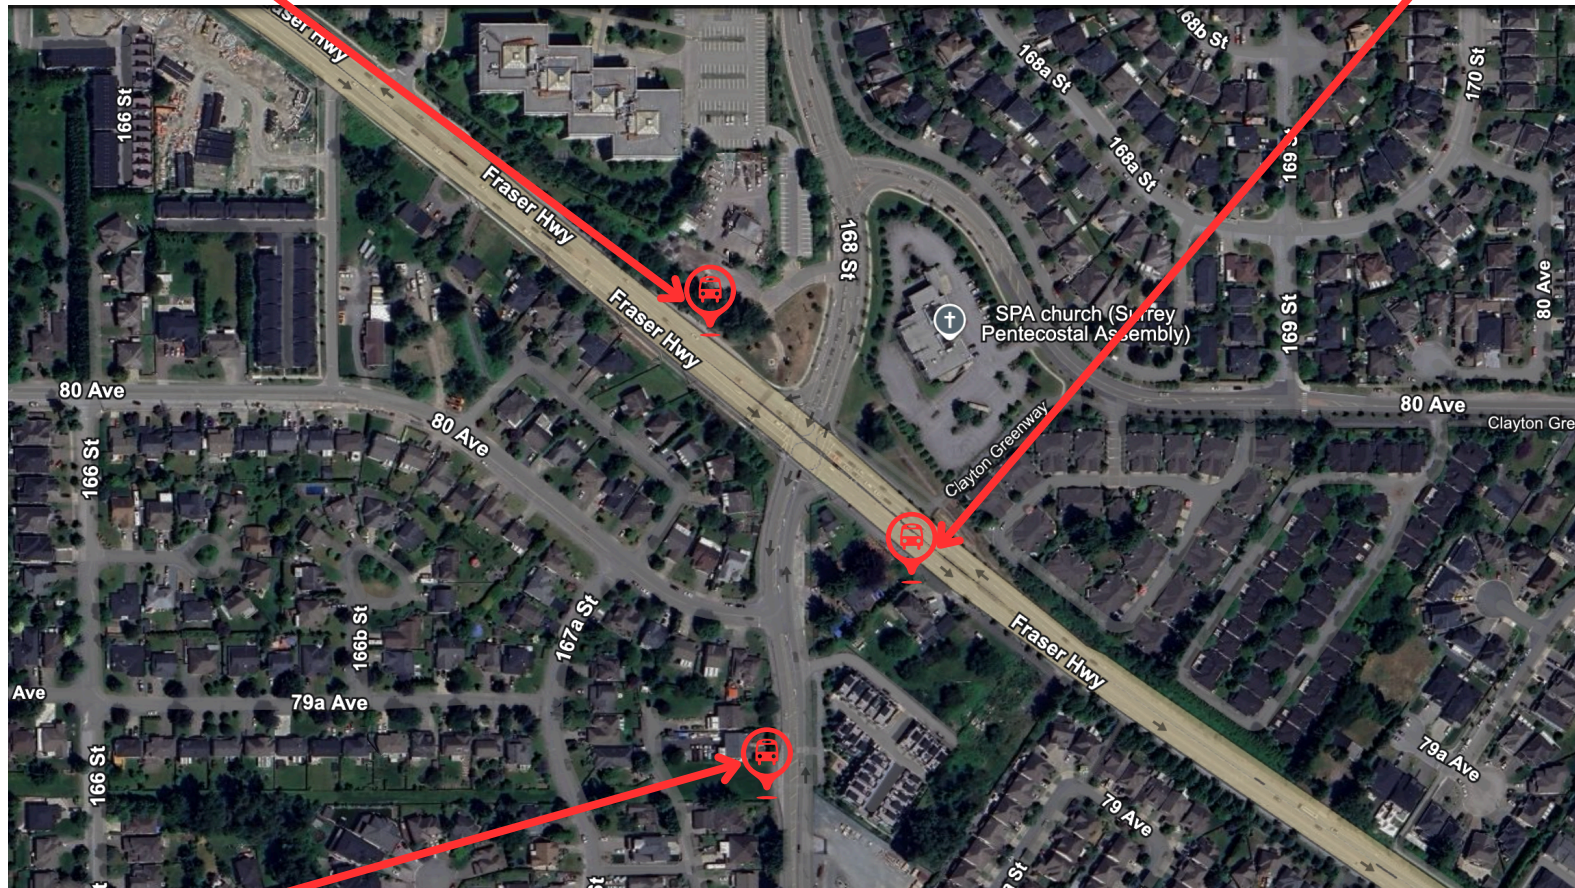

Bus Stops near SPA Church

[Bus Stop #55351](#)

320, 502, 503

[Bus Stop #55247](#)

502, 503

320

[Bus Stop #59825](#)

Click on the bus stops to view the bus schedules

Car Routes to SPA Church

Using HWY 1

- Take the Exit 53 onto BC-15 S toward US Border.
- Turn right onto 80 Ave.
- Turn left into the parking lot.

Using Hwy 10 (56 Ave)

- Use 168 St. and head north.
- Turn right onto 80 Ave.
- Turn right into the parking lot.

From Surrey Central area, choose:

- Take the Fraser Highway, turn left onto 168 St., turn right onto 80 Ave and turn right into the parking lot.

OR

- Take 96 Ave, turn right on 168 St., turn left on 80 Ave, and turn right into the parking lot.

From Willowbrook Mall area, choose:

- Take the Fraser Highway, turn right onto 168 St., turn right onto 80 Ave and turn right into the parking lot.

OR

- Take 64 Ave, turn right on Pacific Hwy 15 (176 St), turn left on 80 Ave, and turn left into the parking lot.